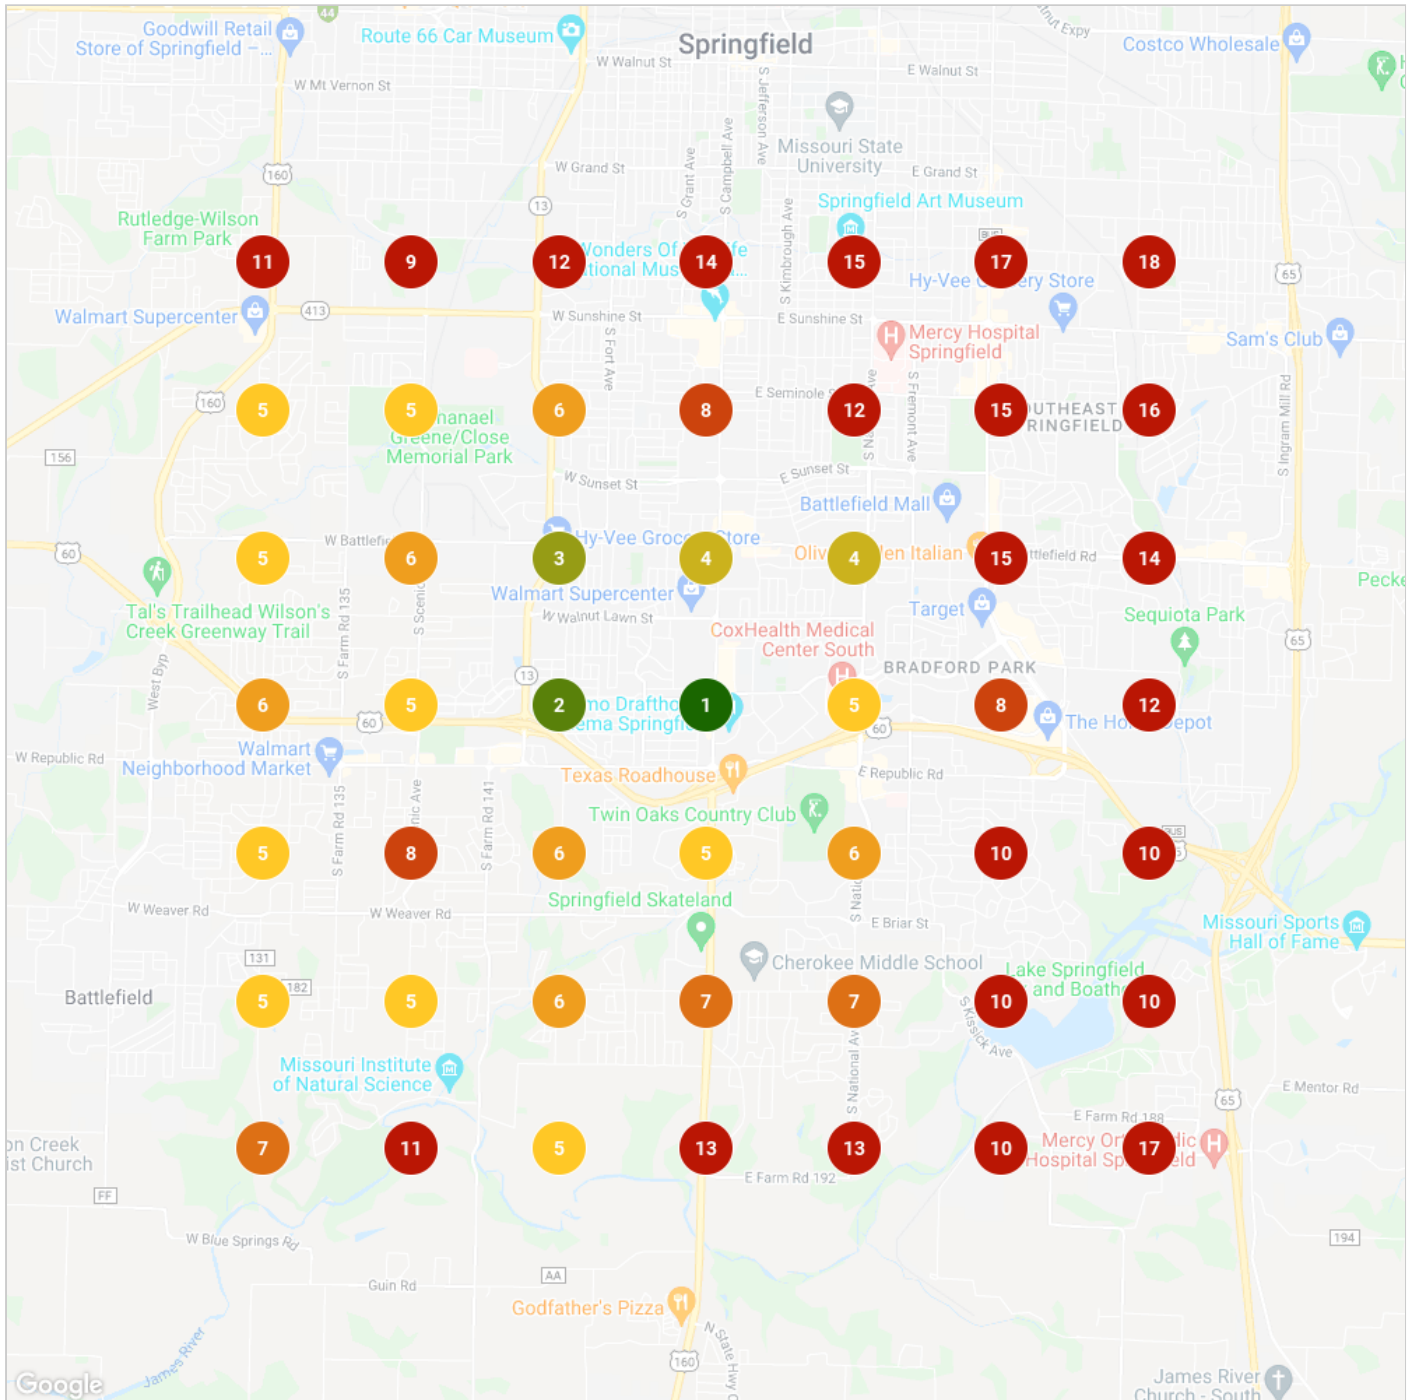

Map Scan Report

Searching "Breakfast near me" for:

ARP	8.76	ATRP	8.76	SoLV	6.12
-----	------	------	------	------	------

Searched using a 7 x 7 grid with a 3.0mi radius covering 36mi²

The center point for this grid is [37.1442708, -93.297067](#)

Search performed on March 17, 2022, 9:50 AM

that's biz

Map Scan Results

Business Results Comparison

ARP: Average Rank Position across data points where the business is found in the top 20 results.

ATRP: Average Total Rank Position across all data points data points searched.

SoLV: Share of Local Voice is the percentage of data points where the business ranks in the top three positions. Over time, SoLV may be an excellent tool for understanding brand lift.

Business Information	Found In	ARP	ATRP	SoLV
1 Scramblers 1131 E Republic Rd, Springfield, MO 65807 4.0 ★★★★★ (451)	49 data points 100.00% of results	3.31	3.31	61.22
2 The Big Biscuit 2920 S Glenstone Ave, Springfield, MO 65804 4.2 ★★★★★ (737)	49 data points 100.00% of results	6.67	6.67	24.49
3 Gailey's Breakfast Cafe 220 E Walnut St, Springfield, MO 65806 4.6 ★★★★★ (1726)	49 data points 100.00% of results	7.06	7.06	34.69
4 Village Inn 4222 S Campbell Ave, Springfield, MO 65810 4.4 ★★★★★ (1843)	49 data points 100.00% of results	7.80	7.80	20.41
5	49 data points 100.00% of results	8.76	8.76	6.12
6 Springfield Family Restaurant 2222 S Campbell Ave, Springfield, MO 65807 4.2 ★★★★★ (1327)	49 data points 100.00% of results	9.08	9.08	26.53